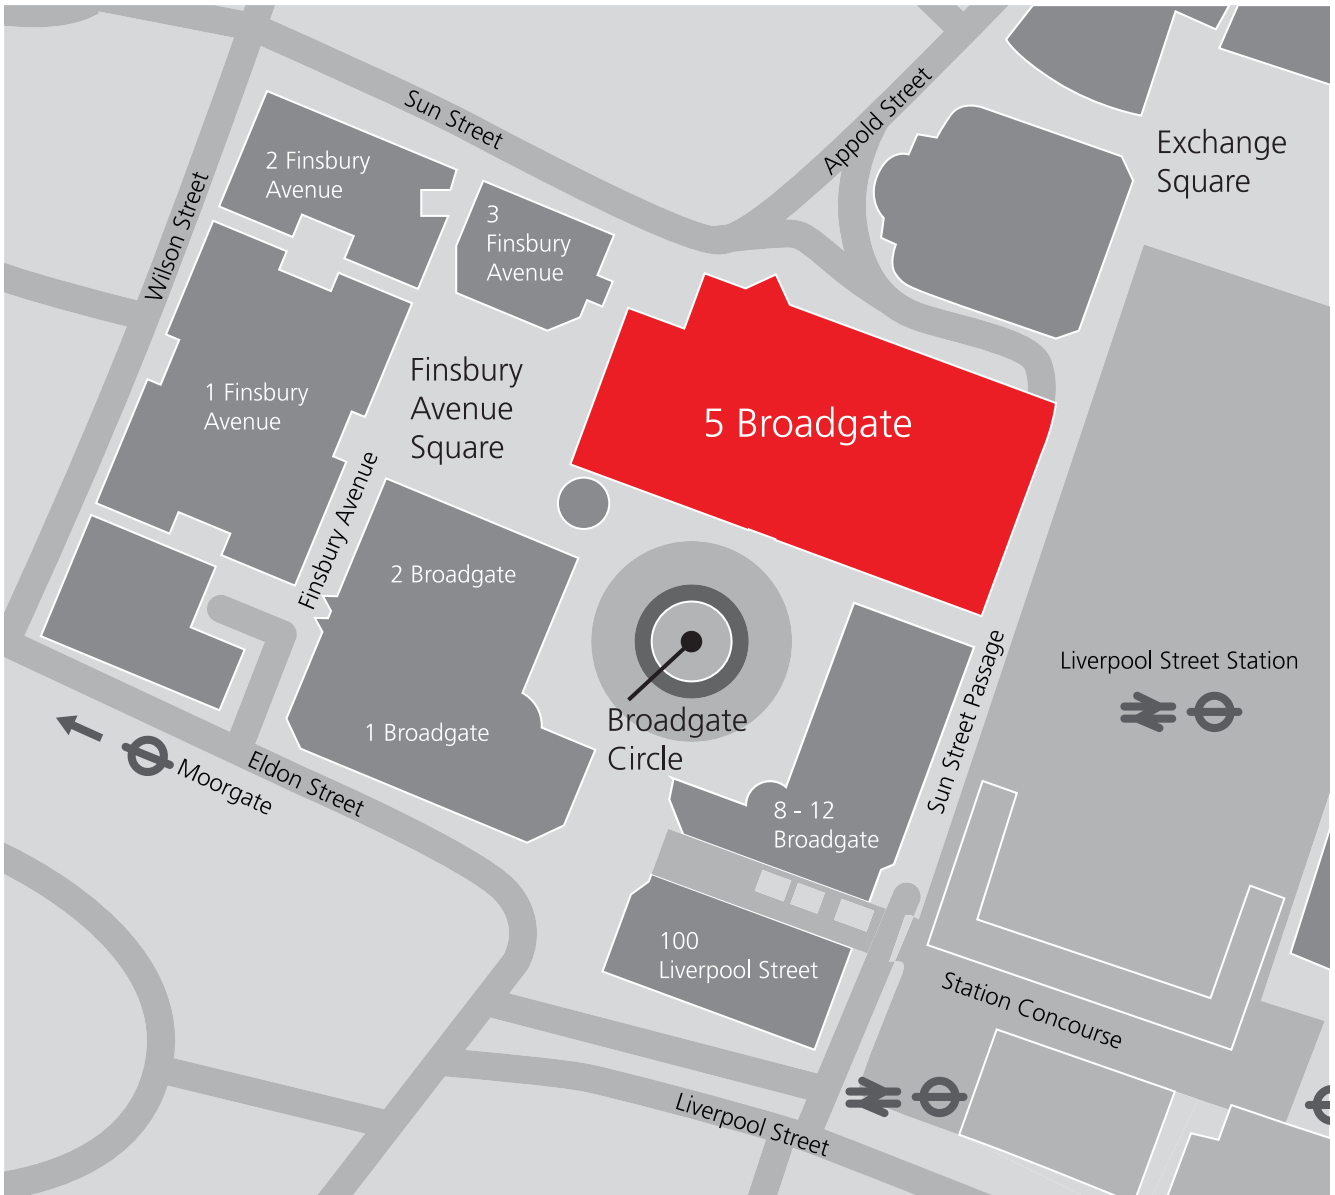

London

Street address

5 Broadgate, London,
EC2M 2QS

Nearest tubes: Liverpool Street and Moorgate